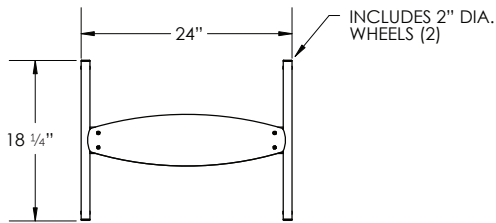

Change panels in seconds, no tools required: concealed space beneath the sign is tamper-resistant.

Heavy weatherproof steel base for maximum stability: extra heavy base available.

Wheels (2) included: for easy transport.

Features

- ▶ Weatherproof.
- ▶ Display Size: 22" L x 28" H
- ▶ Two standard finishes.
- ▶ Single or double-sided viewing.
- ▶ Can ship fully assembled or Knocked-Down (simple assembly with provided allen key).
- ▶ Additional customizations available.

Typical Uses

- ▶ Airport Wayfinding
- ▶ Stadium Signage
- ▶ Casino Promotions
- ▶ Sidewalk Menu Display

Non-marking rubber floor protectors

Specs	
Stand Material	Aluminum
Base Material	Double Powder Coated Steel
Overall Dimensions	VS2228: 22.5" L x 63" H
Display Size	22" x 28"
Viewable Area	21" x 28"
Overall Weight	35 - 50 lbs. depending on insert