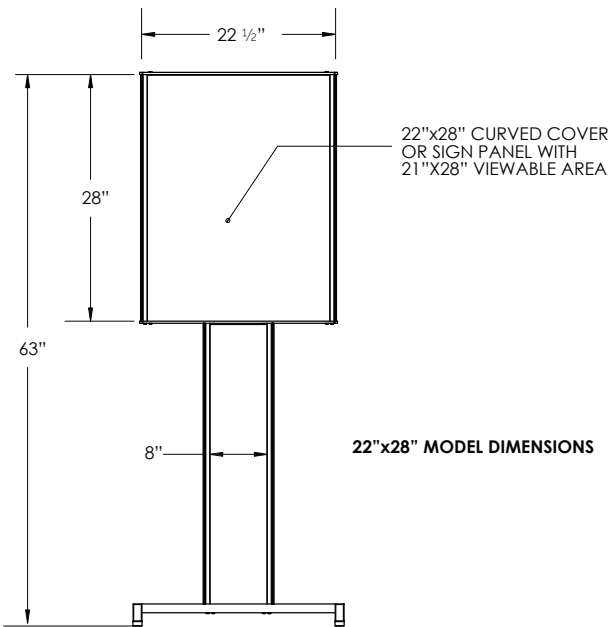

Features

- ▶ Weatherproof.
- ▶ Display Size: 22" L x 28" H
- ▶ Two standard finishes.
- ▶ Single or double-sided viewing.
- ▶ Can ship fully assembled or Knocked-Down (simple assembly with provided allen key).
- ▶ Additional customizations available.

Typical Uses

- ▶ Airport Wayfinding
- ▶ Stadium Signage
- ▶ Casino Promotions
- ▶ Sidewalk Menu Display

Non-marking rubber floor protectors

Specs	
Stand Material	Aluminum
Base Material	Double Powder Coated Steel
Overall Dimensions	VS2228: 22.5" L x 63" H
Display Size	22" x 28"
Viewable Area	21" x 28"
Overall Weight	35 - 50 lbs. depending on insert