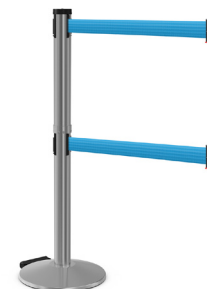

**RETRACTA-WHEEL** easily conceals beneath the base when it's not in use.

### Features

- ▶ Simply angle the post to conceal the wheel beneath the base.
- ▶ The wheel stores beneath the base when not in use.

### Available on All Sloped Base Models

From decorative to utility posts, adding a **RETRACTA-WHEEL** can make any type of post conveniently transportable.

Some popular models include:

10' Dual Line  
**RETRACTA-BELT**<sup>®</sup>  
300DSS-LB  
+SUB-RWH