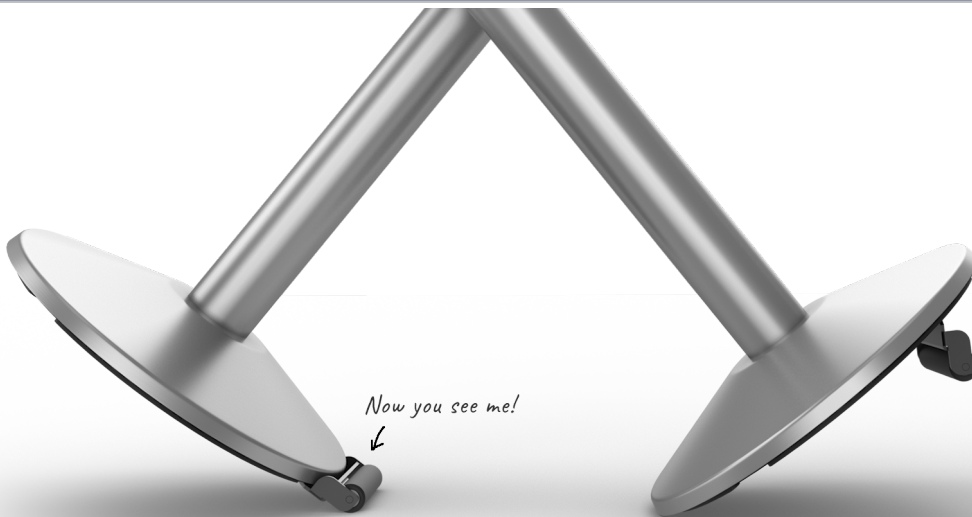

### Portability without compromise.

The convenience of wheels is no longer an unsightly tripping hazard. The exclusive **RETRACTA-WHEEL** base is the only stanchion base that easily conceals the wheel mechanism beneath the base when it's not in use, but deploys in seconds for easy transport.

### Exclusive hidden wheel design is our stanchion's super power.

*Now you see me!*

*Now you don't!*

Stanchion transports easily when **RETRACTA-WHEEL** is exposed.

Simply tilt the post to flip the wheel under the base.

**RETRACTA-WHEEL** easily conceals beneath the base when it's not in use.

### Available on All Sloped Base Models

From decorative to utility posts, adding a **RETRACTA-WHEEL** can make any type of post conveniently transportable.

Some popular models include:

10' Dual Line  
**RETRACTA-BELT**<sup>®</sup>  
300DSS-LB  
+SUB-RWH