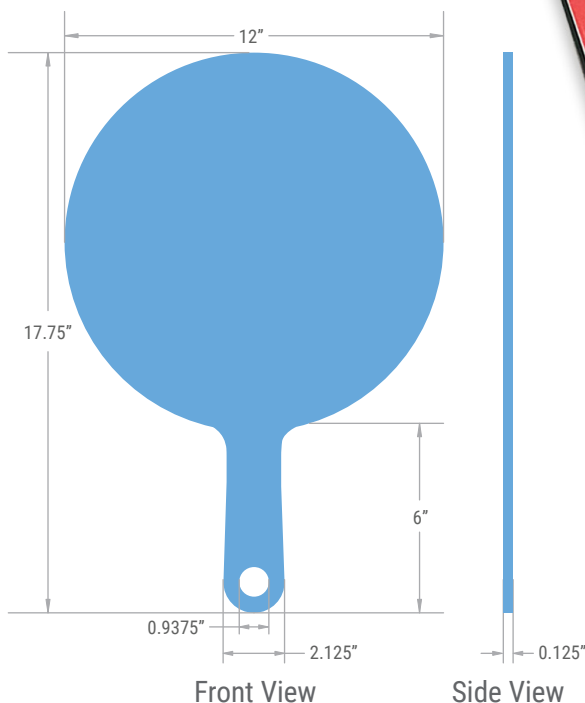

Messaging in the palm of your hand with Paddle Signs

Discover the versatility of our convenient Paddle Signs, an exceptional tool for guiding, informing, or showcasing your message and brand. Crafted with lightweight Durabond, these signs are fully customizable, allowing you to tailor your message and design. Their compact size ensures easy transport and storage, making them a practical choice for any situation. Elevate your communication and branding efforts with Visiontron's adaptable Paddle Signs.

Specs

- Material: Durabond
- Finish: Laminated
- Overall height: 0.125"
- Overall width: 12"
- Overall length: 20"
- Handle Dimensions: 6" x 2.125"
- Weight: 0.75 lbs.

Features

- **Double-sided signage:** get the most out of your information or branding.
- **Built-in handle hole:** for easy hanging storage.
- Sturdy, yet lightweight construction
- **Laminated**
- **Contour Cut Handle**