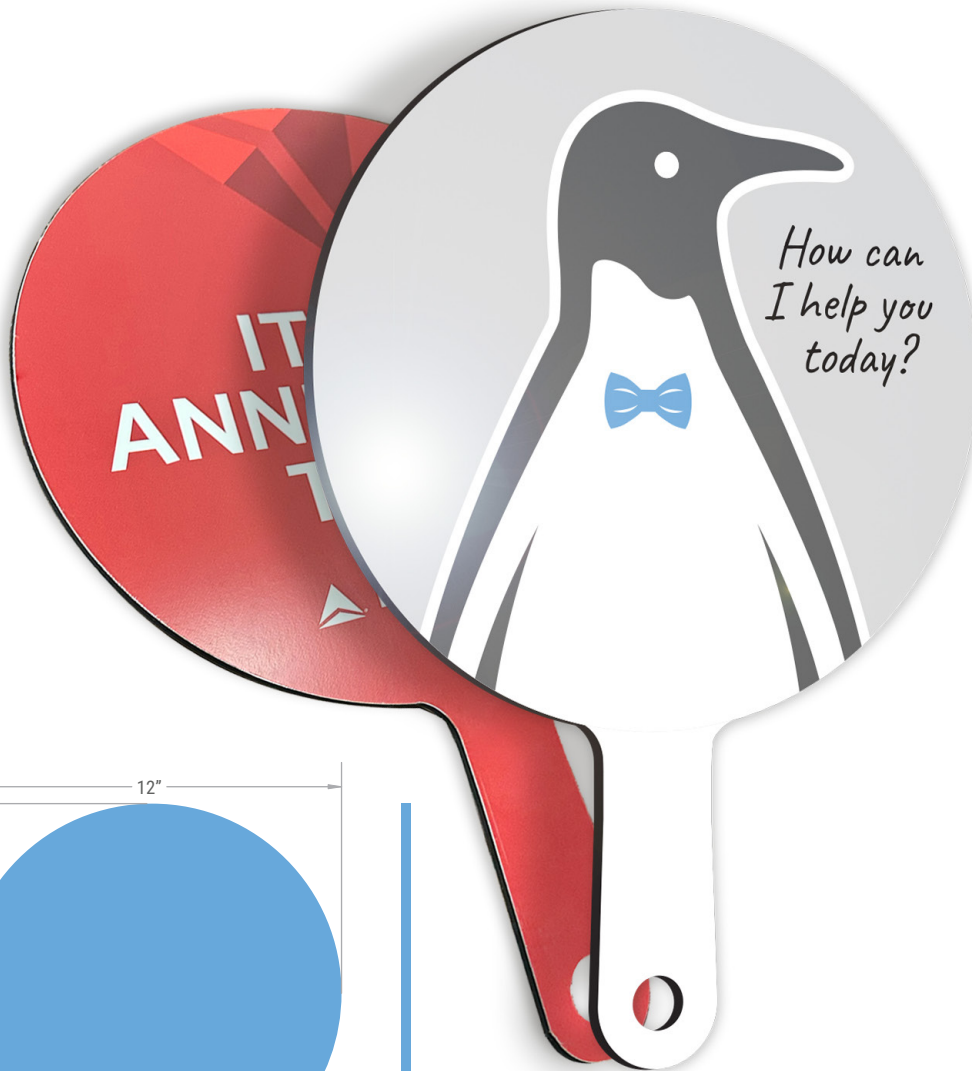

Messaging in the palm of your hand with Paddle Signs

Discover the versatility of our convenient Paddle Signs, an exceptional tool for guiding, informing, or showcasing your message and brand. Crafted with lightweight Durabond, these signs are fully customizable, allowing you to tailor your message and design. Their compact size ensures easy transport and storage, making them a practical choice for any situation. Elevate your communication and branding efforts with Visiontron's adaptable Paddle Signs.

Specs

- Material: Durabond
- Finish: Laminated
- Overall height: 0.125"
- Overall width: 12"
- Overall length: 20"
- Handle Dimensions: 6" x 2.125"
- Weight: 0.75 lbs.

Features

- **Double-sided signage:** get the most out of your information or branding.
- **Built-in handle hole:** for easy hanging storage.
- Sturdy, yet lightweight construction
- **Laminated**
- **Contour Cut Handle**